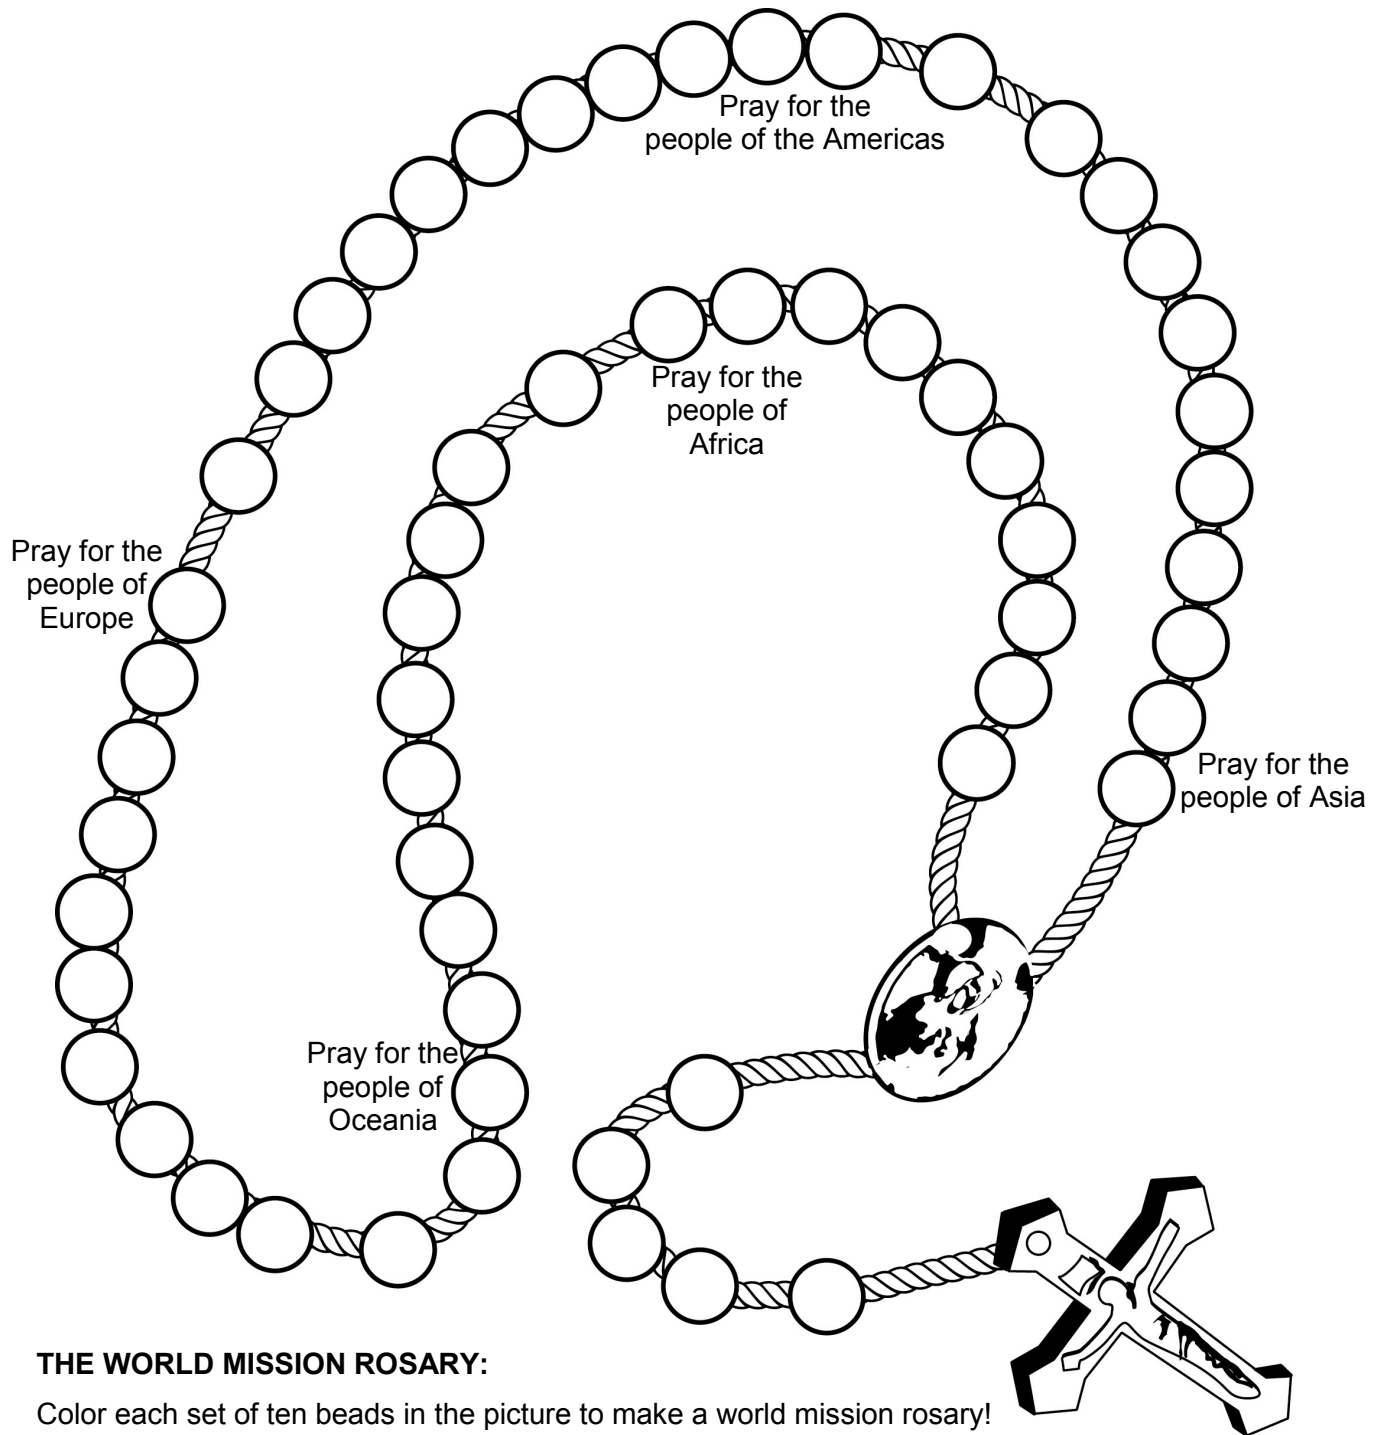

MARY, OUR MOTHER IN FAITH— FOR THE WHOLE WORLD!

Whether we live in New York or Nigeria, Indianapolis or India, we share a “mother”— our Blessed Mother Mary— who loves us and watches over us.

The Rosary is our special prayer to Mary. We can pray the World Mission Rosary and ask Mary to watch over children all over the world!

THE WORLD MISSION ROSARY:

Color each set of ten beads in the picture to make a world mission rosary!

Color **Yellow**—and think about Asia, where the sun rises first in the day.

Color **Red** for the Americas, where missionaries came on fire with great faith.